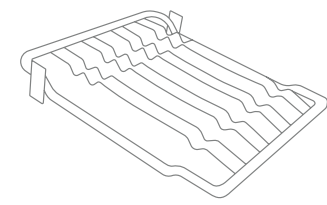

STORAGE CONSOLE

CHARGING PORT (S)

ZERO GRAVITY

DUALFLEX SPRING

COOLER CONSOLE

RECLINER & SECTIONAL PIECES

1327-50PH
Power Recliner
with Power Headrest
32H x 41W x 42D

1327-19PH
Armless Chair
with Power Headrest
32H x 30W x 42D

1327-23PH
Full Wedge
with Power Headrest
32H x 75W x 52D

1327-57PH
LAF Power Recliner
with Power Headrest
32H x 39W x 42D

1327-58PH
RAF Power Recliner
with Power Headrest
32H x 39W x 42D

1327-59PH
Armless Power Recliner
with Power Headrest
32H x 30W x 42D