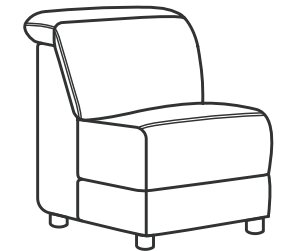

STORAGE CONSOLE

CHARGING PORT (S)

ZERO GRAVITY

DUALFLEX SPRING

COOLER CONSOLE

RECLINER & SECTIONAL PIECES

1327-50PH
Power Recliner
with Power Headrest
32H x 41W x 42D

1327-19PH
Armless Chair
with Power Headrest
32H x 30W x 42D

1327-23PH
Full Wedge
with Power Headrest
32H x 75W x 52D

1327-57PH
LAF Power Recliner
with Power Headrest
32H x 39W x 42D

1327-58PH
RAF Power Recliner
with Power Headrest
32H x 39W x 42D

1327-59PH
Armless Power Recliner
with Power Headrest
32H x 30W x 42D