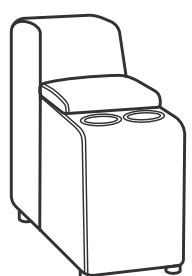

STORAGE CONSOLE

CHARGING PORT (S)

ZERO GRAVITY

DUALFLEX SPRING

COOLER CONSOLE

RECLINER & SECTIONAL PIECES

1327-50PH
Power Recliner
with Power Headrest
32H x 41W x 42D

1327-19PH
Armless Chair
with Power Headrest
32H x 30W x 42D

1327-23PH
Full Wedge
with Power Headrest
32H x 75W x 52D

1327-57PH
LAF Power Recliner
with Power Headrest
32H x 39W x 42D

1327-58PH
RAF Power Recliner
with Power Headrest
32H x 39W x 42D

1327-59PH
Armless Power Recliner
with Power Headrest
32H x 30W x 42D

1327-72C
Straight Cooler Console
28H x 13W x 40D

1327-72C
Straight Cooler Console
28H x 13W x 40D