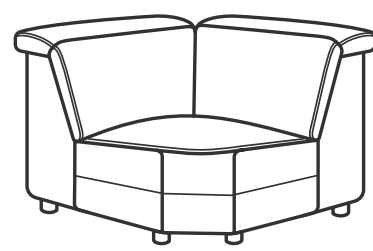

FLEXSTEEL®

AURORA

CONTEMPORARY STYLED COMFORT

STOCKED MATERIALS

FEATURES

749-01
Ash
leather/match

749-11
Coconut Milk
leather/match

POWER HEADREST

STORAGE CONSOLE

CHARGING PORT (S)

ZERO GRAVITY

DUALFLEX SPRING

COOLER CONSOLE

RECLINER & SECTIONAL PIECES

1327-50PH
Power Recliner
with Power Headrest
32H x 41W x 42D

1327-19PH
Armless Chair
with Power Headrest
32H x 30W x 42D

1327-23PH
Full Wedge
with Power Headrest
32H x 75W x 52D

1327-57PH
LAF Power Recliner
with Power Headrest
32H x 39W x 42D

1327-58PH
RAF Power Recliner
with Power Headrest
32H x 39W x 42D

1327-59PH
Armless Power Recliner
with Power Headrest
32H x 30W x 42D

1327-72C
Straight Cooler Console
28H x 13W x 40D

1327-72C
Straight Cooler Console
28H x 13W x 40D