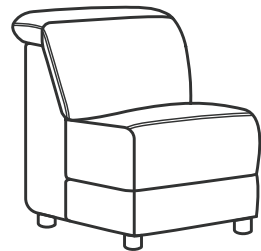

STORAGE CONSOLE

CHARGING PORT (S)

ZERO GRAVITY

DUALFLEX SPRING

COOLER CONSOLE

RECLINER & SECTIONAL PIECES

1327-50PH
Power Recliner
with Power Headrest
32H x 41W x 42D

1327-19PH
Armless Chair
with Power Headrest
32H x 30W x 42D

1327-23PH
Full Wedge
with Power Headrest
32H x 75W x 52D

1327-57PH
LAF Power Recliner
with Power Headrest
32H x 39W x 42D

1327-58PH
RAF Power Recliner
with Power Headrest
32H x 39W x 42D

1327-59PH
Armless Power Recliner
with Power Headrest
32H x 30W x 42D