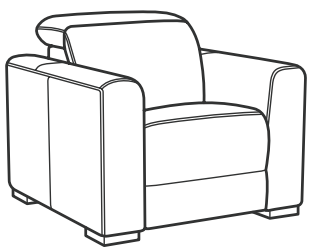

STORAGE CONSOLE

CHARGING PORT (S)

ZERO GRAVITY

DUALFLEX SPRING

COOLER CONSOLE

RECLINER & SECTIONAL PIECES

1327-50PH
Power Recliner
with Power Headrest
32H x 41W x 42D

1327-19PH
Armless Chair
with Power Headrest
32H x 30W x 42D

1327-23PH
Full Wedge
with Power Headrest
32H x 75W x 52D

1327-57PH
LAF Power Recliner
with Power Headrest
32H x 39W x 42D

1327-58PH
RAF Power Recliner
with Power Headrest
32H x 39W x 42D

1327-59PH
Armless Power Recliner
with Power Headrest
32H x 30W x 42D