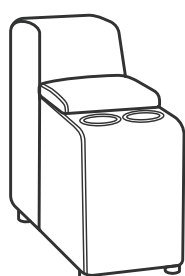

STORAGE CONSOLE

CHARGING PORT (S)

ZERO GRAVITY

DUALFLEX SPRING

COOLER CONSOLE

RECLINER & SECTIONAL PIECES

1327-50PH
Power Recliner
with Power Headrest
32H x 41W x 42D

1327-19PH
Armless Chair
with Power Headrest
32H x 30W x 42D

1327-23PH
Full Wedge
with Power Headrest
32H x 75W x 52D

1327-57PH
LAF Power Recliner
with Power Headrest
32H x 39W x 42D

1327-58PH
RAF Power Recliner
with Power Headrest
32H x 39W x 42D

1327-59PH
Armless Power Recliner
with Power Headrest
32H x 30W x 42D

1327-72C
Straight Cooler Console
28H x 13W x 40D

1327-72C
Straight Cooler Console
28H x 13W x 40D